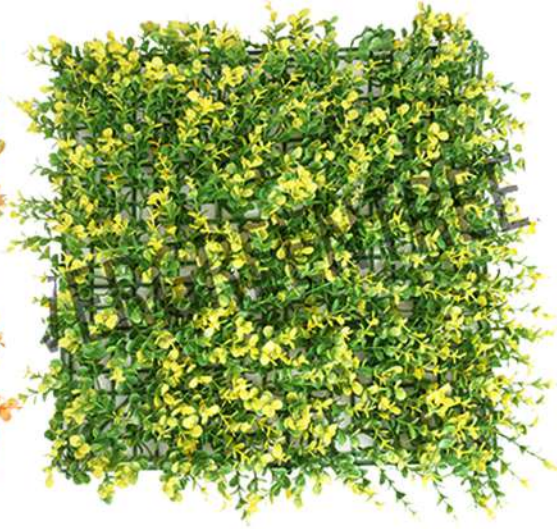

EVERGREEN TREES

NEW ITEM

UV EDITION

Cocok di Outdoor

Tetap bagus jika terkena matahari

78CM NEW BAMBOO SPRAY (UV)

77CM FICUS EXOTICA SPRAY (UV)

115CM PHOTHOS BUSH W/ 132LVS (UV)

75CM IVY GALA HANGING BUSH (UV)

86CM FIDDLE-LEAF FIG SPRAY W/ 24LVS (UV)

35CM ASPLENIUM DAKILA (UV)

48CM BOSTON FERN BUSH W/ 21LVS (UV)

KATEGORI MATT UV

FY MINI TEA LEFT MATT

FY FERN MATT

**ORANGE EUCALYPTUS
ARTIFICIAL HEDGE**

**GREEN TEA LEAF
ARTIFICIAL HEDGE**

**YELLOW TEA LEAF
ARTIFICIAL HEDGE**

BURGUNDY EUCALYPTUS ARTIFICIAL HEDGE

BOXWOOD MATT UV