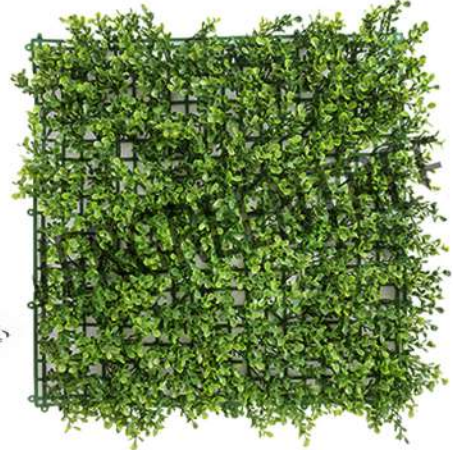

EVERGREEN TREES

NEW ITEM

UV EDITION

Cocok di Outdoor

Tetap bagus jika terkena matahari

78CM NEW BAMBOO SPRAY (UV)

77CM FICUS EXOTICA SPRAY (UV)

115CM PHOTHOS BUSH W/ 132LVS (UV)

75CM IVY GALA HANGING BUSH (UV)

86CM FIDDLE-LEAF FIG SPRAY W/ 24LVS (UV)

35CM ASPLENIUM DAKILA (UV)

48CM BOSTON FERN BUSH W/ 21LVS (UV)

KATEGORI MATT UV

FY MINI TEA LEFT MATT

FY FERN MATT

**ORANGE EUCALYPTUS
ARTIFICIAL HEDGE**

**GREEN TEA LEAF
ARTIFICIAL HEDGE**

**YELLOW TEA LEAF
ARTIFICIAL HEDGE**

BURGUNDY EUCALYPTUS ARTIFICIAL HEDGE

BOXWOOD MATT UV