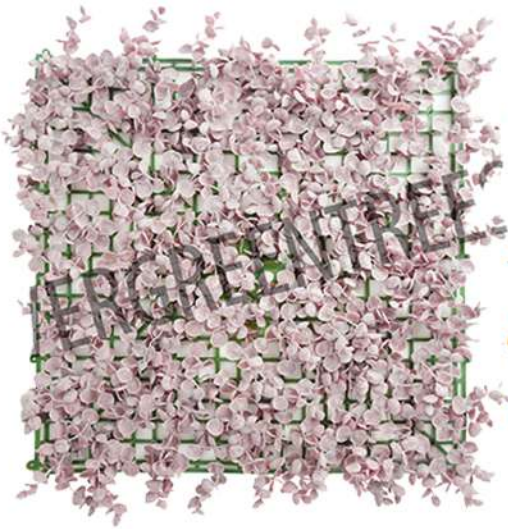

EVERGREEN TREES

NEW ITEM

UV EDITION

Cocok di Outdoor

Tetap bagus jika terkena matahari

78CM NEW BAMBOO SPRAY (UV)

77CM FICUS EXOTICA SPRAY (UV)

115CM PHOTHOS BUSH W/ 132LVS (UV)

75CM IVY GALA HANGING BUSH (UV)

86CM FIDDLE-LEAF FIG SPRAY W/ 24LVS (UV)

35CM ASPLENIUM DAKILA (UV)

48CM BOSTON FERN BUSH W/ 21LVS (UV)

KATEGORI MATT UV

FY MINI TEA LEFT MATT

FY FERN MATT

**ORANGE EUCALYPTUS
ARTIFICIAL HEDGE**

**GREEN TEA LEAF
ARTIFICIAL HEDGE**

**YELLOW TEA LEAF
ARTIFICIAL HEDGE**

BURGUNDY EUCALYPTUS ARTIFICIAL HEDGE

BOXWOOD MATT UV